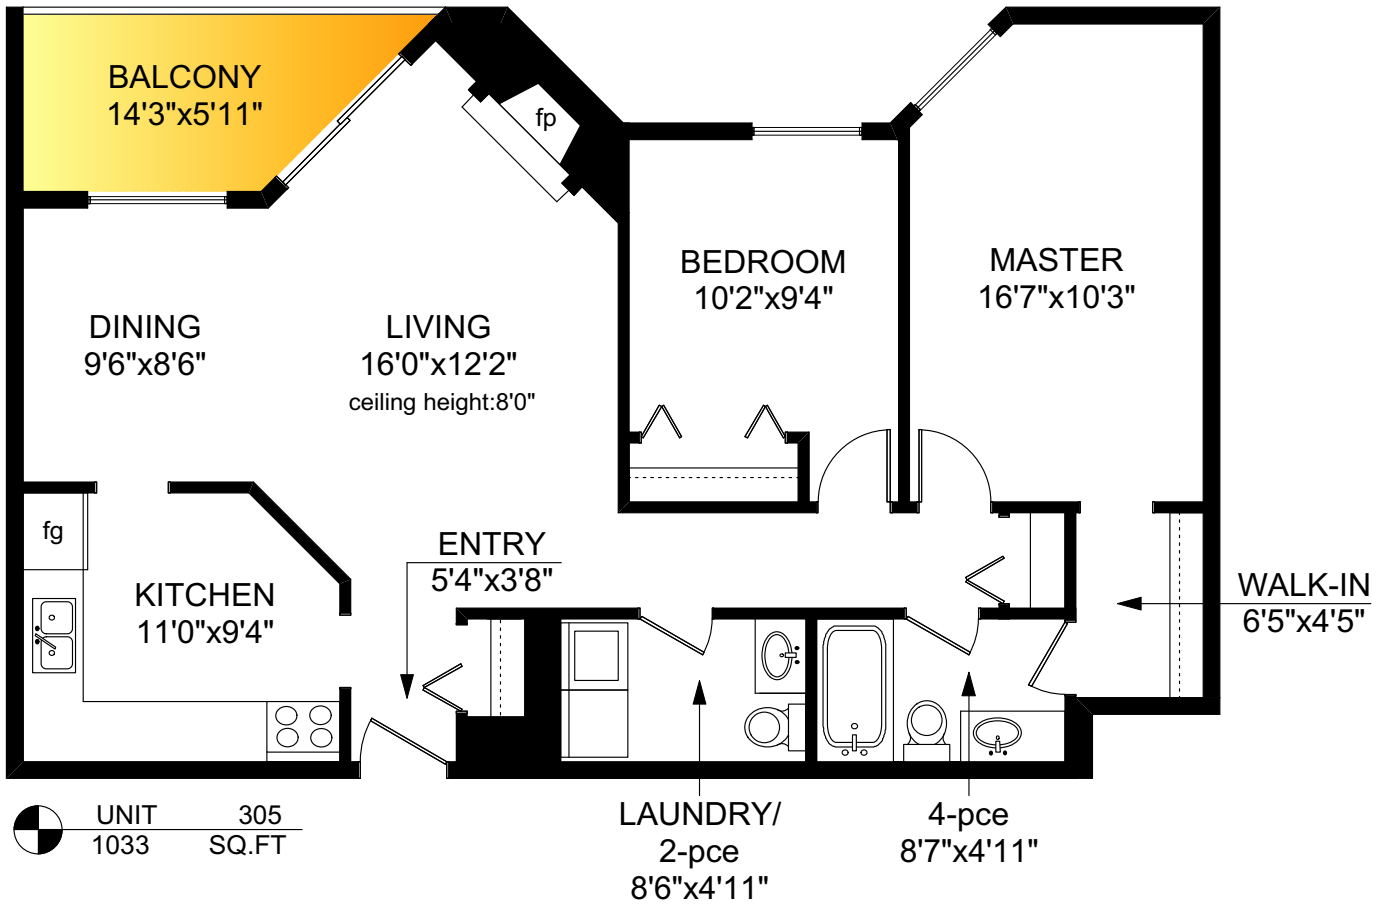

305 - 71 GORGE ROAD WEST

	FINISHED SQ. FT.	UNFINISHED SQ. FT.	TOTAL SQ. FT.
UNIT 305	1033	0	1033
TOTAL	1033	0	1033
BALCONY	0	78	78

PREPARED FOR THE EXCLUSIVE USE OF
THE NEAL ESTATE TEAM OF RE/MAX ALLIANCE

MEASURED ON: 06/27/19
DRAWING FILE: 30026

Tafe Measure VICTORIA, B.C.
Ph. 883.8894
www.tafemeasure.com